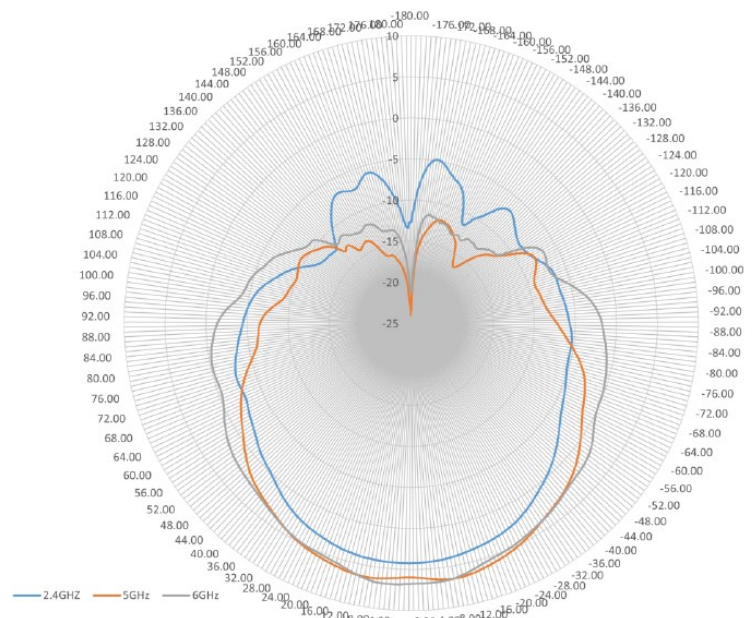

HORIZONTAL

VERTICAL