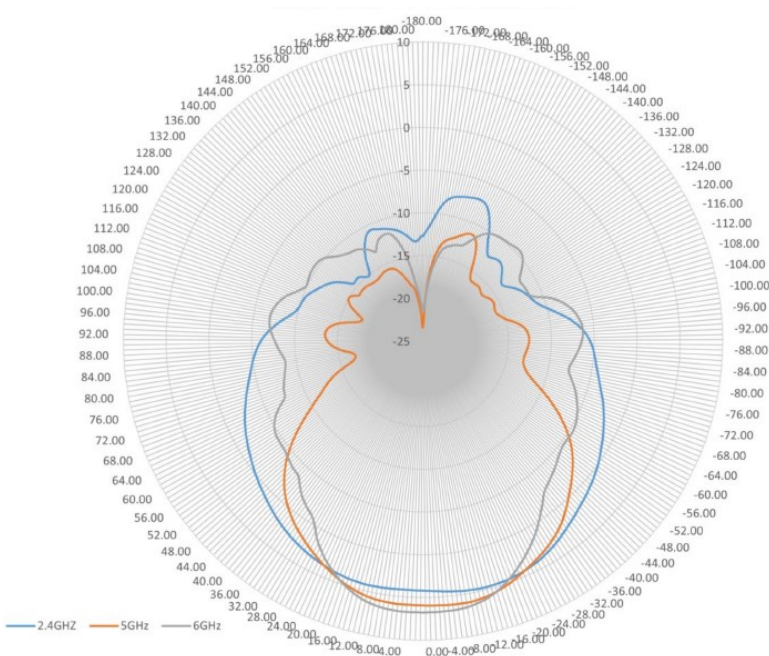

HORIZONTAL

VERTICAL